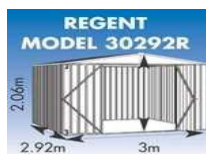

Buy Now & Save:

Zincalume $695 **SAVE $250 Off RRP**

[Add to Cart](#)

Colorbond $695 **SAVE $460 Off RRP**

[Add to Cart](#)

Manufacturer : Absco
Range : Regent
Model No : 30292R

External Base Dimensions :

Front : 3m
Side : 2.92m
Overall Height : 2.06m

Doors : Two Reinforced Hinged Doors (1510mm W Opening)
Roof Line : Gable